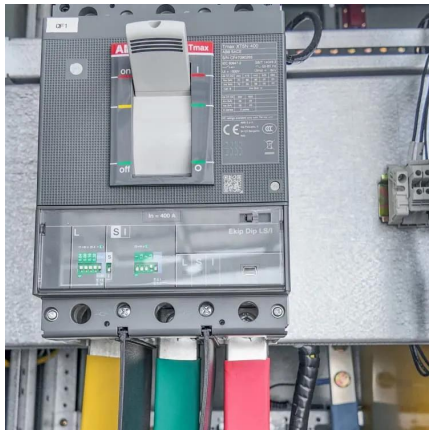

BPE

UGX Series 120-250kVA This UPS system features True Online Double Conversion with a 3-level IGBT rectifier and inverter, ensuring high ...