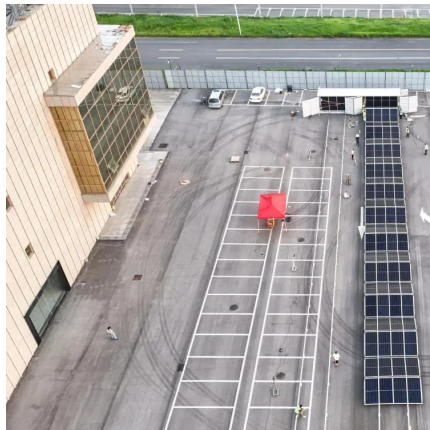

What is a Base Station? A base station is a critical component in a telecommunications network. A fixed transceiver that acts as the central ...

[Base stations and networks](#)

4 days ago · Mobile phones and mobile devices require a network of radio base stations to function. Radio waves have been used for communication for more than 100 years.

More Than 25,000 5G Outdoor Base Stations and Over ...

According to Zhang Jianming, Deputy Director of Shanghai Municipal Commission of Economy and Information Technology, more than 25,000 outdoor 5G base stations have been built in ...