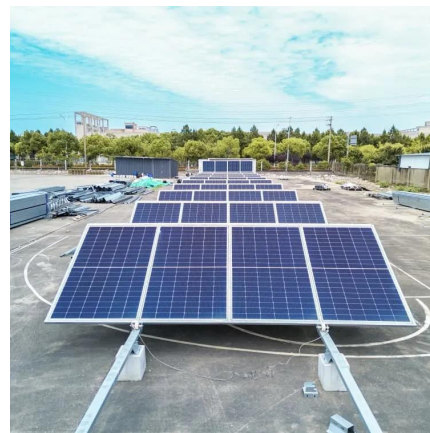

Mobile Base Stations: Cells, Sectors, Carriers ...

Oct 2, 2025 · A single site can host multiple base stations. Different mobile network operators may install their own equipment on the same site. ...