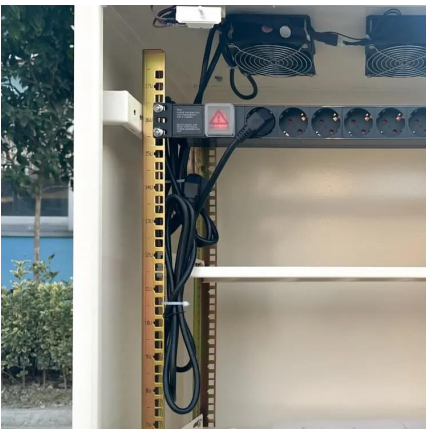

[Arc Flash Protection , Schneider Electric Indonesia](#)

Schneider Electric Indonesia. Arc flash accidents in electrical installations are rare but severe. Ensure electrical safety at your workplace with our arc fault protection solutions.