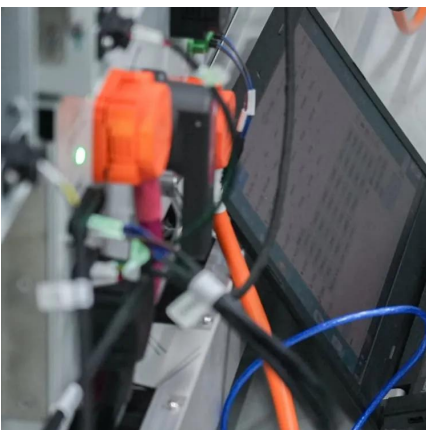

[Custom design & supply of arc flash rated ...](#)

Jun 19, 2023 · Custom design & fabrication of arc flash rated electrical switchgear in China; technical support from your initial design of your ...

Custom design & supply of arc flash rated electrical switchgear in China

Jun 19, 2023 · Custom design & fabrication of arc flash rated electrical switchgear in China; technical support from your initial design of your power distribution system;

[Arc Flash Study in Indonesia](#)

Ensure workplace safety and regulatory compliance with Carelabs' Arc Flash Study services in Indonesia. Our certified experts utilize ETAP software to ...