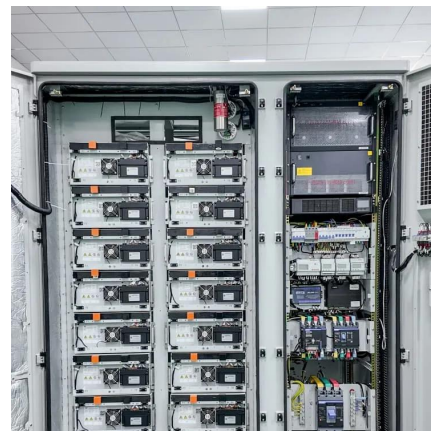

[Battery Energy Storage System Components (BESS)](#)

4 days ago · Power Connectors We offer power connectors for every aspect of BESS, from small terminals in the BMS, to large aluminum lugs for connecting into power infrastructure. For high ...