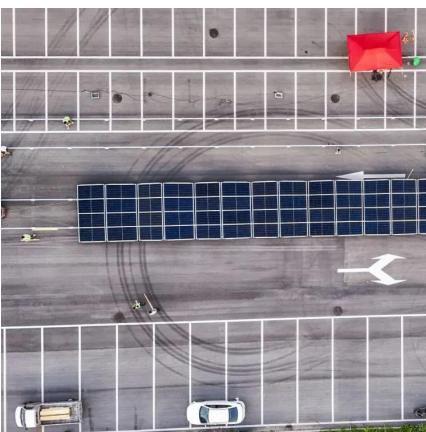

Abuja Battery Energy Storage Station Powering Nigeria's Energy ...

SunContainer Innovations - Summary: The Abuja Battery Energy Storage Station represents a transformative step in Nigeria's renewable energy integration and grid stability. This article ...