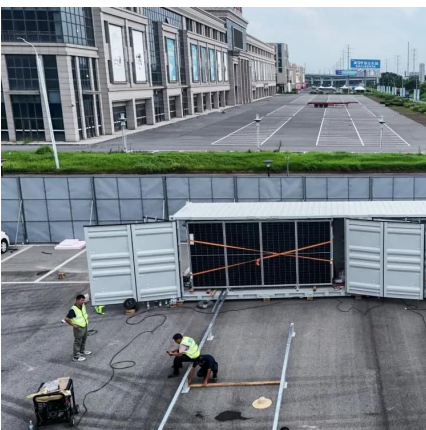

[mobile distribution boxes](#)

Users in over 68 countries worldwide appreciate the ruggedness, dependability, design and lifespan of our power distribution boxes. Their layout is designed for ease of use, with the ...

[Tower Base Station AC Distribution Box](#)

Product Overview BJ Electric according to the base station site application environment and the group company on the AC power distribution box, smart meter related norms, for the tower ...

[How to Choose a House Distribution Box](#)

Sep 9, 2024 · A well-chosen distribution box ensures the safety and efficiency of your household electrical system. This article guides you ...