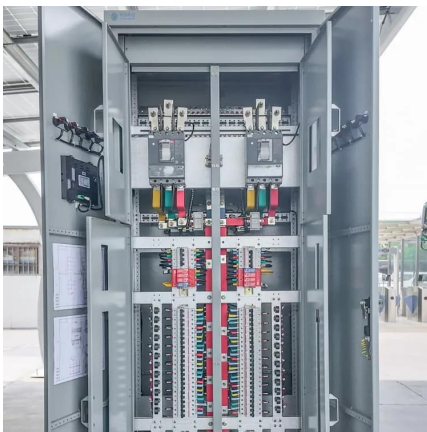

Optimization of 5G base station deployment based on ...

Sep 1, 2025 · In previous research on 5 G wireless networks, the optimization of base station deployment primarily relied on human expertise, simulation software, and algorithmic ...

Assisted Outdoor 5G Base Station Coverage Using Passive ...

May 19, 2024 · This paper proposes a solution to the problem of communication link interruption between 5G base stations and user devices in smart cities. The main benefit of this technology ...

5G Telecom Outdoor Base Station

The Customer and Application: 5G Telecom Outdoor Base Station The customer is an internationally recognized telecommunications and netcom equipment manufacturer, aiming at ...