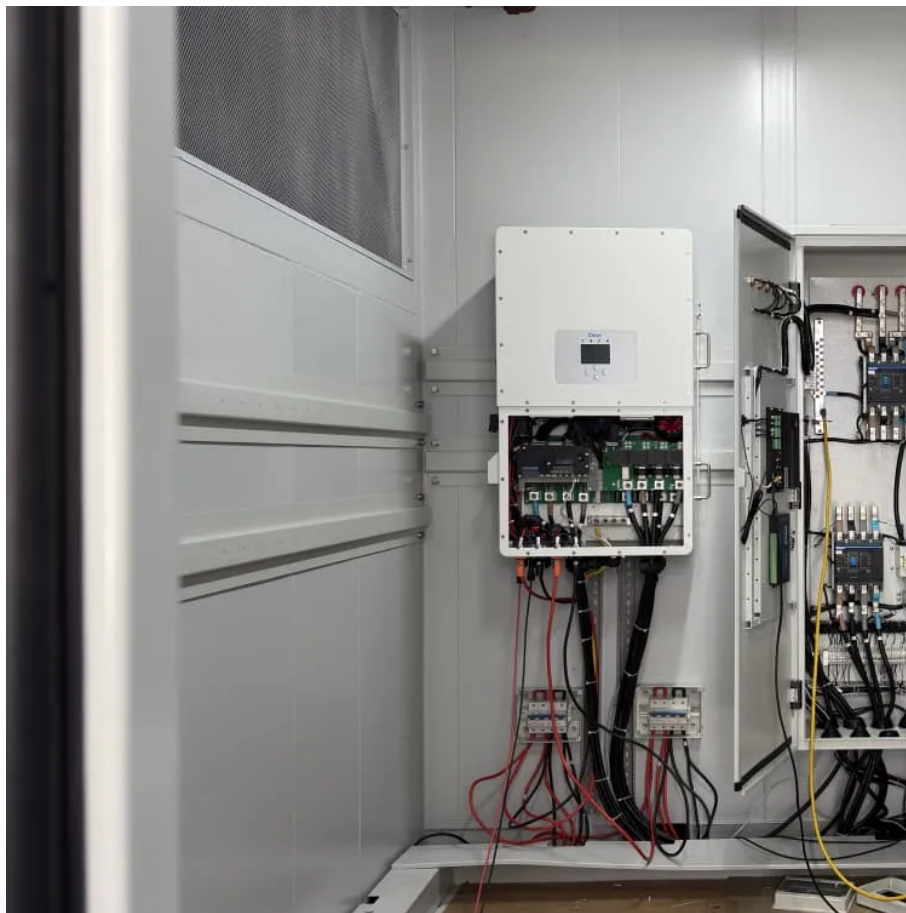

5g integrated power supply cabinet and 5g base station

Overview

What is a 5G Brain Center?

Often referred to as the brain center, this includes: Baseband Unit (BBU): Handles baseband signal processing. Remote Radio Unit (RRU): Converts signals to radio frequencies for transmission. Active Antenna Unit (AAU): Integrates RRU and antenna for 5G-era efficiency. 2. Power Supply System.

What is a base station power supply?

This acts as the “blood supply” of the base station, ensuring uninterrupted power. It includes: AC distribution box: Distributes mains power and offers surge protection. Switch-mode power supply: Converts and stabilizes power while managing DC output. Battery banks: Serve as backup power to keep systems running during outages. 3.

What is a base station connection diagram?

The connection diagram provides a clear overview of how the main base station equipment operates within the network. Surrounding this central "brain" are the “Four Guardians” that ensure seamless functionality: Power Supply: Provides a steady and uninterrupted energy source to keep the equipment operational.

What is a BBU in a base station?

The BBU is a key element of the base station's architecture. Unlike the large cabinet setups of the past, modern BBUs are compact and resemble distributed devices, similar in size to DVD players. Function: Processes baseband signals, which are low-frequency signals in their raw, unmodulated state.