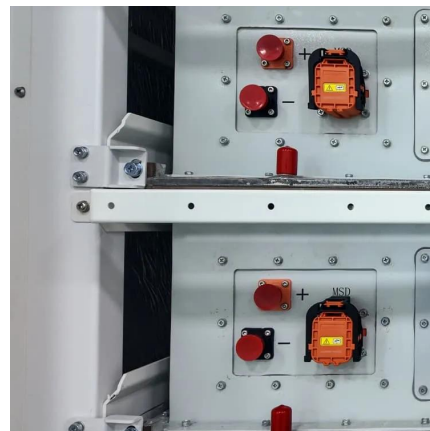

[CableFree Outdoor 4G & 5G LTE SDR Small ...](#)

Jan 24, 2025 · Advanced 4G and 5G LTE SDR (software-defined radio) ...