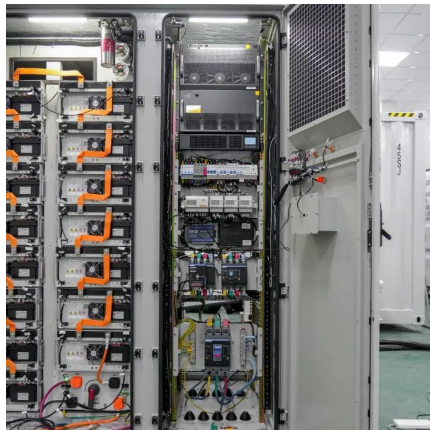

[Murata-Base-station-app-guide](#)

Sep 30, 2022 · 5G - ase station 5G base stations - transition from 4G As the world transitions from 4G to 5G, the shift to these new, far more powerful networks will also require a shift in the way ...