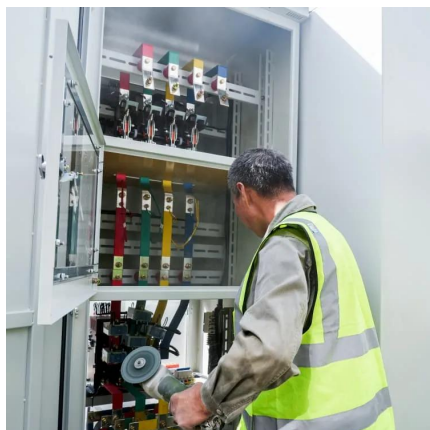

[Nova-4360 Outdoor LTE TDD Base Station](#)

Ensure that the wall can bear at least four times the weight of the base station. Before installation, remove the screw bolts from the pre-installed bracket, leaving only the wall-mounting bracket ...