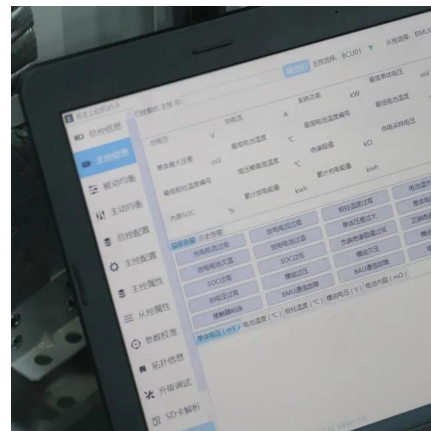

[FlashFish portable solar power station 560W](#)

Stay powered anywhere with the FlashFish portable solar power station. Charge 11 devices simultaneously, 520Wh capacity, and multiple recharging options. Contact us today!