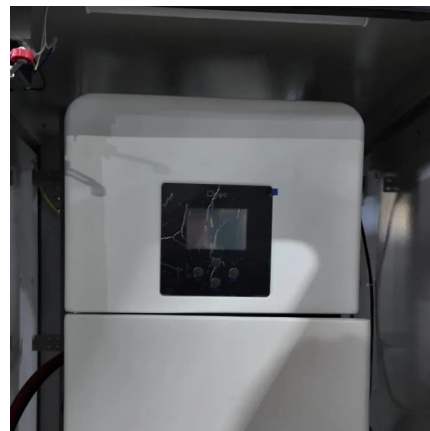

[PHOTOVOLTAIC ENERGY STORAGE MOBILE CONTAINER](#)

What is the material of the energy storage cabinet container Currently, weathering steel is a widely used structural material for energy storage containers has good mechanical strength, ...

[C& I energy storage, Residential energy ...](#)

Welcome to MagicPower, a leading global provider of photovoltaic energy storage and charging solutions! We provide effective and reliable energy ...