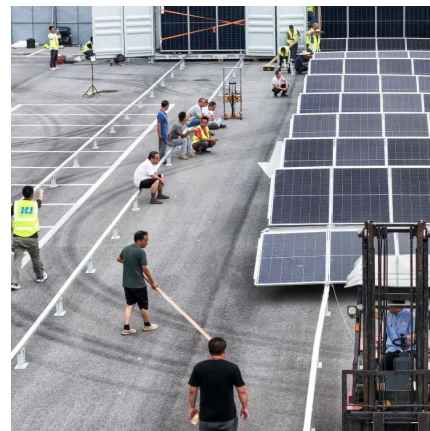

[500Kwh 1Mwh New Design Solar Photovoltaic Power Container ...](#)

The Solar PV Container is a containerized solar power solution has been designed with the aim of combining solar electricity production and mobility to provide this electricity everywhere ...