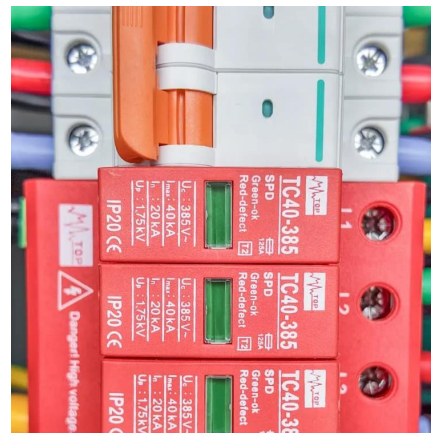

[Sunrange 500kwh 1mwh 1.7mwh 3.4mwh Battery Container ...](#)

3 days ago · The solar container includes lighting, access control, fireprotection, and air conditioning. 20FT can hold around 1000kwh battery, inverter combiner box or PCS, 40FT can ...