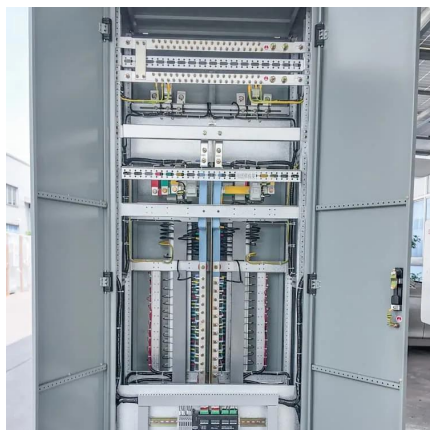

[500Kwh 1Mwh New Design Solar Photovoltaic Power Container ...](#)

The Solar PV Container is a containerized solar power solution has been designed with the aim of combining solar electricity production and mobility to provide this electricity everywhere ...