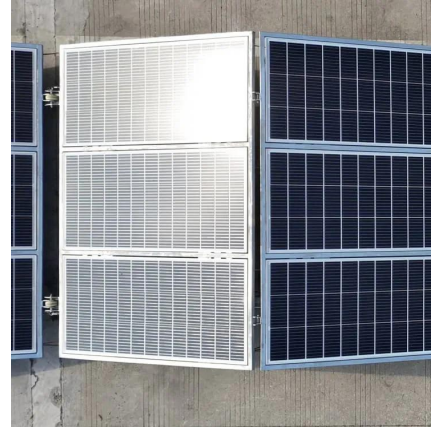

Best Power Inverters for DC 12V to AC 220V: Safe, Reliable ...

Oct 10, 2025 · The right DC 12V to AC 220V power inverter turns your vehicle's battery into a portable power source for laptops, chargers, small appliances, and tools. This guide highlights ...

[12v Inverter, 12v DC to 110v/220v AC Power Inverter](#)

A 12V inverter is an electronic device that converts 12V DC power into 220V AC power. This type of inverter is typically used to convert automotive or other 12V DC power sources into standard ...

[Pure Sine Wave Inverter 12V to 220V 3000W ...](#)

Buy Pure Sine Wave Inverter 12V to 220V 3000W-6000W Peak Power Converter DC to AC with LCD Display, for Car Boat Truck RV Solar ...