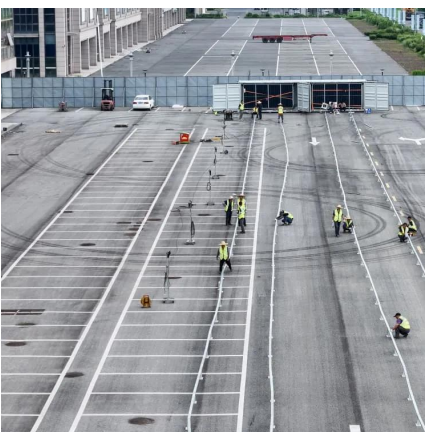

Best 12 Volt to 220 Volt Pure Sine Wave Inverters for Home ...

Oct 6, 2025 · Buying Guide for 12V to 220V Power Inverters Choosing the right 12 volt 220 volt inverter depends on a few critical factors to ensure your electronics receive safe and adequate ...