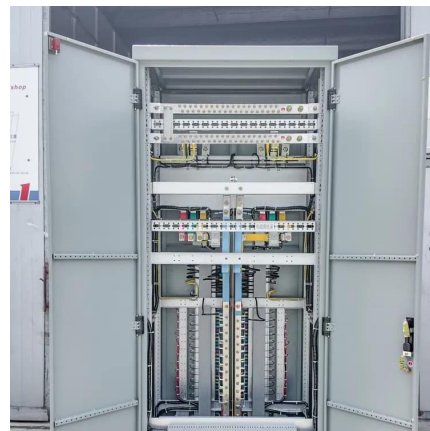

3000W 12V/24V/48V DC to AC 110V/220V UPS Power Inverter with Charger

4 days ago · 3000W 12V/24V/48V DC to AC 110V/220V UPS Power Inverter with Charger, Find Details and Price about off Grid Inverter Power Inverter with Charger from 3000W ...

[48v 220v 3000w Inverter: Composition, Types, and How It...](#)

A 48V to 220V 3000W inverter is a powerful power conversion device that transforms DC electricity from a 48-volt battery bank into 220-volt AC power, capable of running high-wattage ...