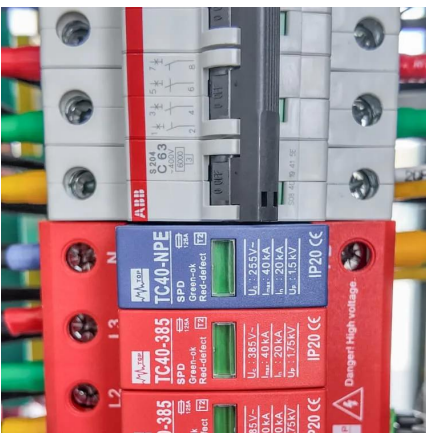

[Proteus PCS-E Battery Inverters](#)

Dec 4, 2025 · New Gamesa Electric Proteus PCS-E Inverter Maximum efficiency and compactness for utility-scale energy storage projects Check out our Solar PV technology and ...

[PQstorl™ inverters for Battery Energy Storage ...](#)

1 day ago · PQstorl™ R3 inverter for Battery Energy Storage Systems (BESS) PQstorl™ R3 efficiently addresses the fast-growing battery ...

[Discover the SMA Battery Inverters! SMA ...](#)

Discover the SMA battery inverters Self-sufficient power supply Optimum integration of renewable energies Stabilizing of utility grids.