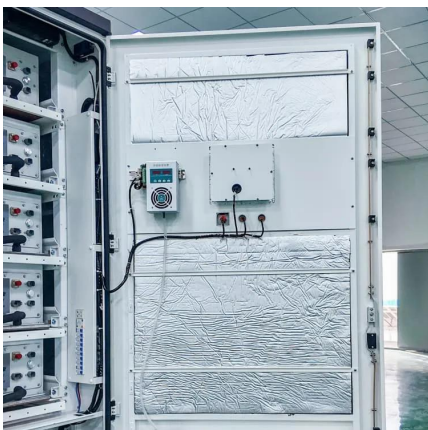

[NIROBOX(TM) Smart, Packaged Water ...](#)

1 day ago · Whether you need solutions for a small town or a large industrial plant, Fluence's NIROBOX(TM) has flexible, containerized options for ...