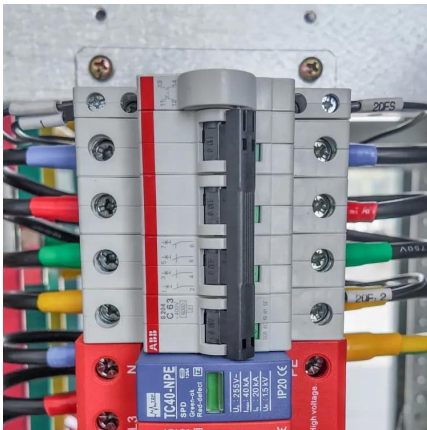

[WASTEWATER TREATMENT CONTAINER - Aiga Concept container ...](#)

In short, Aiga Concept's wastewater treatment plant containers are versatile solutions in 20' and 40' containers that combine efficiency, durability, adaptability and quick assembly. They play ...

[Mobile wastewater treatment plants in containers](#)

KLARO Container: Mobile wastewater treatment plants in 10-, 20- or 40-foot containers. Ready for immediate use, flexible and cleaning with proven SBR

Contact Us

For technical specifications, project proposals, or partnership inquiries, please visit: <https://eiei.pl>

Scan QR Code for More Information