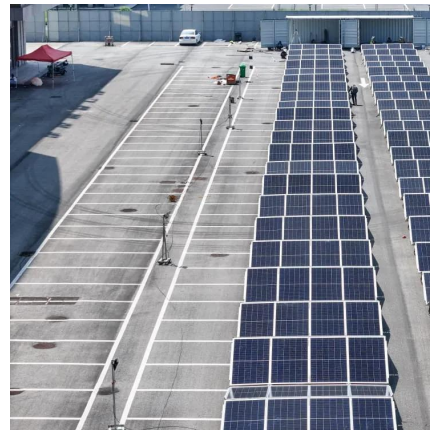

[WASTEWATER TREATMENT CONTAINER - ...](#)

In short, Aiga Concept's wastewater treatment plant containers are versatile solutions in 20' and 40' containers that combine efficiency, durability, ...

[water treatment plants , IDRO GROUP S.R.L.](#)

Package wastewater treatment plants: the compact & mobile containers Package wastewater treatment plants that are designed and built by Idro Group are characterized by being mobile, ...