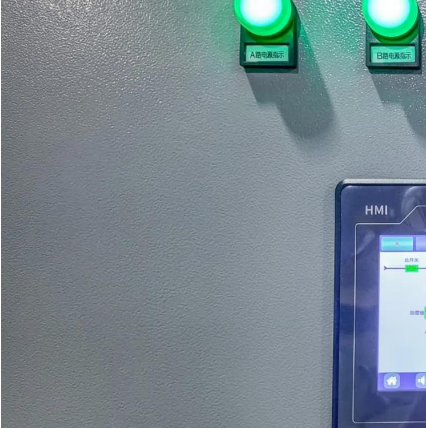

40kWh Foldable Container for Wastewater Treatment Plants