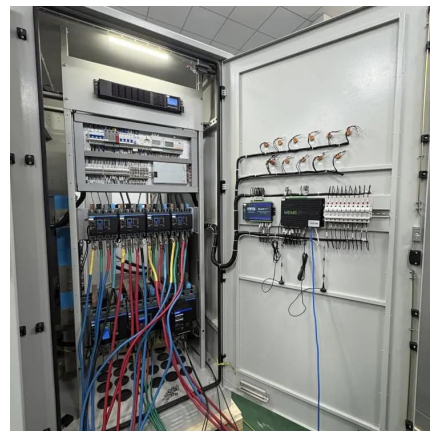

[Modular Containerized Wastewater Treatment Plants , utp ...](#)

Dec 5, 2025 · Modular Containerized Wastewater Treatment Plants - Flexible & Efficient Solutions Looking for a flexible, cost-efficient, and scalable wastewater treatment solution? ...