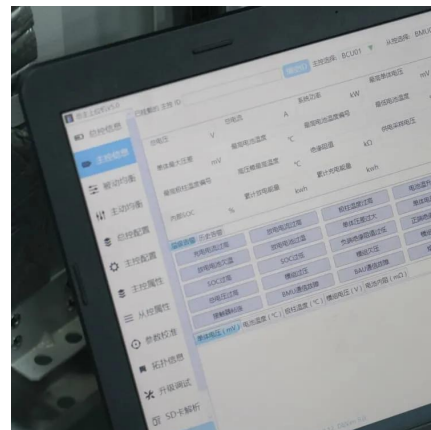

I Tested a 300 Watt Power Inverter: Here's ...

1. BESTEK 300W Power Inverter DC 12V to 110V AC Car Inverter with 4.2A Dual USB Car Adapter As someone who frequently travels and relies on ...