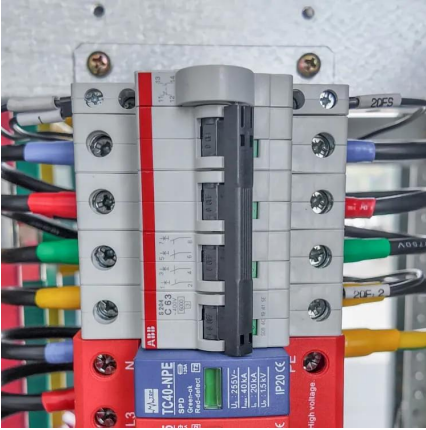

[Best 300w 12v Inverter [Updated: December ...](#)

Aug 4, 2025 · The build quality, safety features like integrated fuses, and quieter cooling fan make this inverter both reliable and user ...

[The Best 300W Inverters: A Complete Guide for 2024](#)

Aug 12, 2024 · Inverters with high conversion rates can convert a greater proportion of the DC power from the battery into ...

I Tested the Bestek 300 Watt Power Inverter - Here's Why It's ...

Oct 30, 2025 · That's where the BESTEK 300W Power Inverter comes in handy. Not only does it have enough outlets for everyone's gadgets, but it also ensures a smooth ride with its stable ...