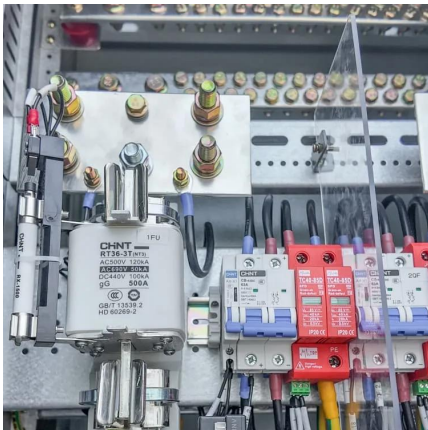

24V 300 Watt Pure Sine Wave Inverter

Affordable price 24 volt 300 watt pure sine wave inverter for home use, high efficiency, compact design, lightweight, output frequency 50Hz or 60Hz ...