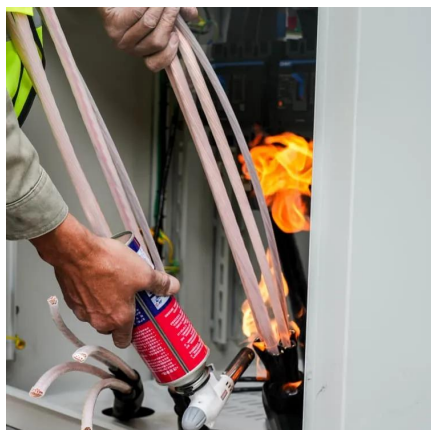

[A Comprehensive Guide to a 3000 Watt Inverter](#)

Mar 19, 2025 · How to Choose the Right 3000 Watt Power Inverter? Picking out the 3000 watt power inverter involves considering key aspects to ensure it meets your requirements and ...