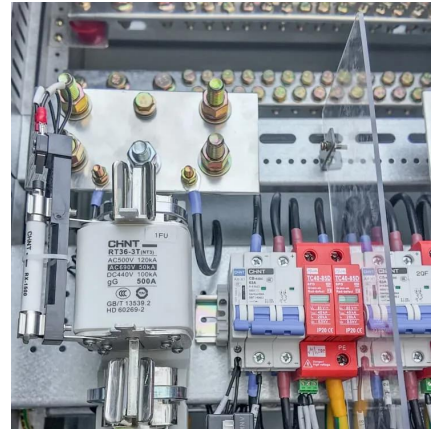

24V 200Ah Deep Cycle Solar Inverter Battery 25.6V Lithium ...

24V 200Ah Deep Cycle Solar Inverter Battery 25.6V Lithium Ion Battery for Car Camper Van RV Battery