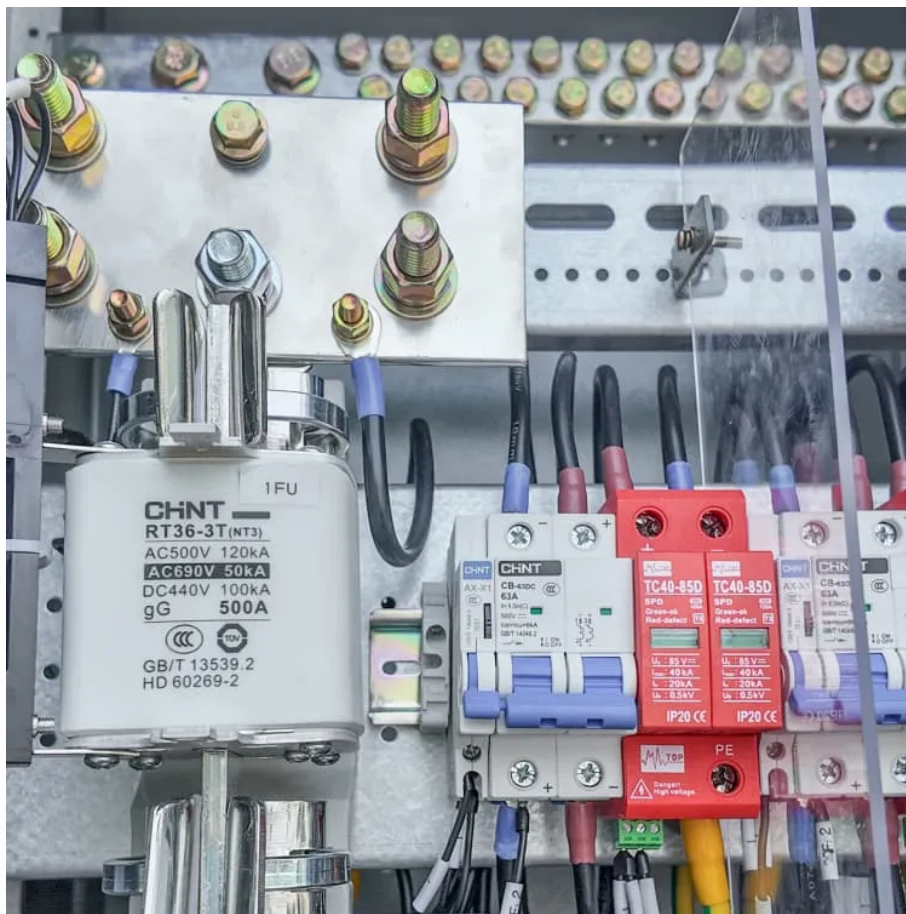

220w solar panel size