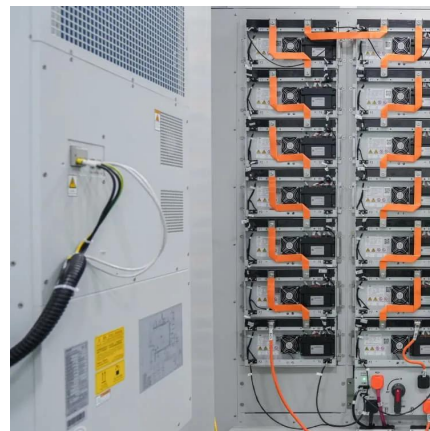

[Solar Panel Size & Dimensions Guide 2025](#)

Oct 7, 2025 · Solar Panel Size Fundamentals
When discussing solar panels, the term "size" can be confusing because it refers to electrical capacity ...