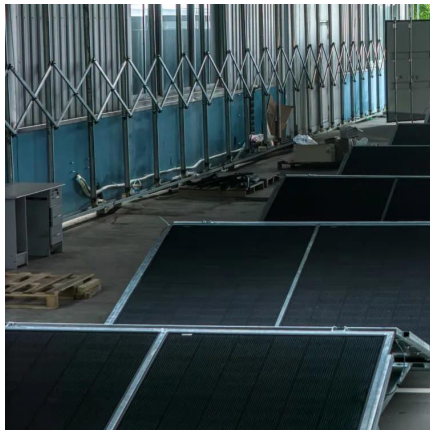

[20W Premium Solar LED Post Top Light](#)

2 days ago · The 20W Premium Lucanti Solar LED Post Top Light delivers 4,000 lumens at 5000K, combining architectural elegance with advanced solar technology. Featuring a high ...