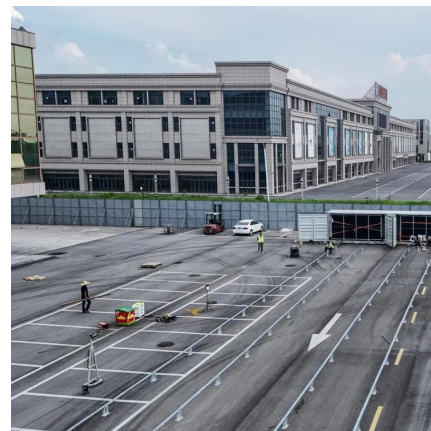

Seattle Stands Out as a Dazzling Holiday Destination Full of ...

Seattle Stands Out as a Dazzling Holiday Destination Full of Classic Charm and Bold New Twists on Tradition SEATTLE - Seattle is set to shine this holiday season with an enchanting mix of ...

[Your Insider Guide to Enchant Christmas Seattle 2024](#)

A favorite Seattle holiday tradition, Enchant Christmas, is back, and this year promises more magic than ever before. If you're planning to visit, here's your insider's guide to making the ...