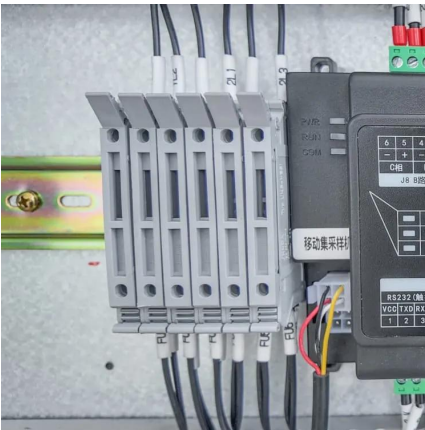

Application Analysis of Evaporative Condensation Chiller in a Subway

Aug 24, 2024 · Currently, the air-conditioning cold source system in underground subway stations typically adopts the combination of traditional water-cooled chillers and cooling towers. The ...

[Our holistic product and service offering -- ...](#)

Our holistic product and service offering Our fully automated, horizontally collapsing containers, operating in tandem with our collapsing stations, ...

[100kW 200kW industrial and commercial energy storage ...](#)

Product Description: High-Efficiency Industrial and Commercial Energy Storage Systems by Yichun Enten Science and Technology Co., Ltd Unlock the future of energy management with ...