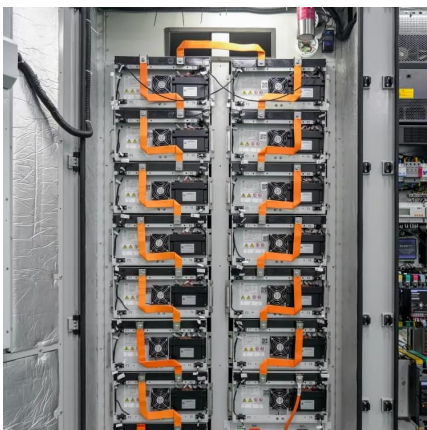

[Containerized Integration](#)

4 days ago · Tank Container The containerized P Series is a premium fuel storage solution designed for harsh operating environments with minimal ...