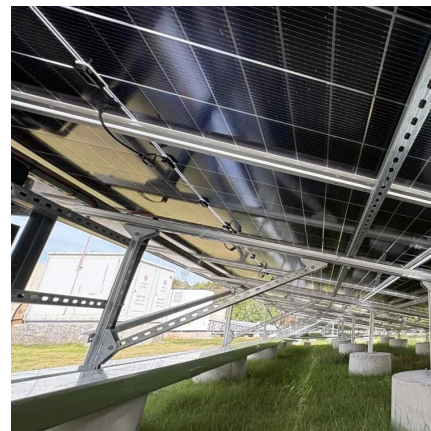

[Our holistic product and service offering -- ...](#)

Our holistic product and service offering Our fully automated, horizontally collapsing containers, operating in tandem with our collapsing stations, ...

[100kW 200kW industrial and commercial energy storage ...](#)

Product Description: High-Efficiency Industrial and Commercial Energy Storage Systems by Yichun Enten Science and Technology Co., Ltd Unlock the future of energy management with ...