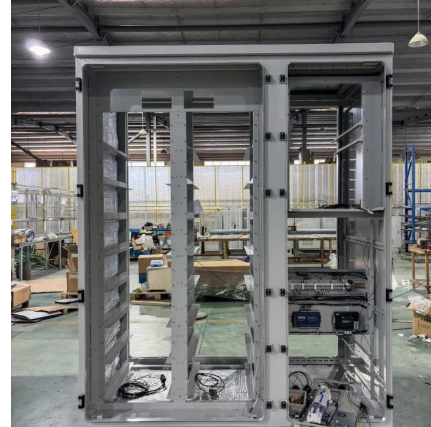

1MW Solar System Solutions 40FT Container Battery Energy ...

Nov 11, 2025 · The first-class qualification for urban and road lighting professional contracting and the First-class qualification for lighting engineering special design, the second-class