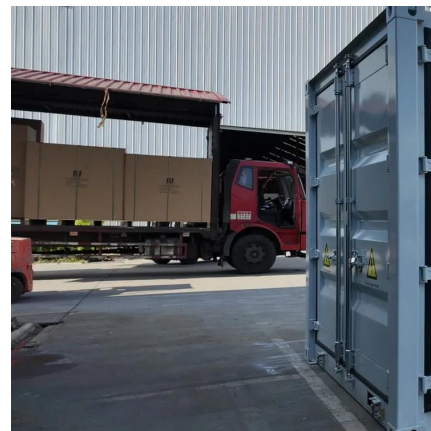

[Solar-Powered 1MW Energy Storage Solution for ...](#)

Nov 27, 2025 · The solar container includes lighting, access control, fireprotection, and air conditioning. 20h can hold 1000kwh battery, invertercombiner box or PCS, 40hg can hold ...