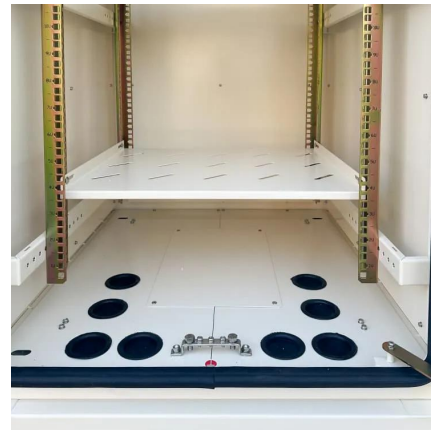

Building site containers , ELA Container

...

ELA building site containers for your construction site Whether as a temporary solution for the main construction phase or as a long-term ...

Steel Construction container for Transport of Material or ...

Construction container for Transport of Material or Waste on construction sites, used with crane, available in different colors or galvanized. Made in Europe