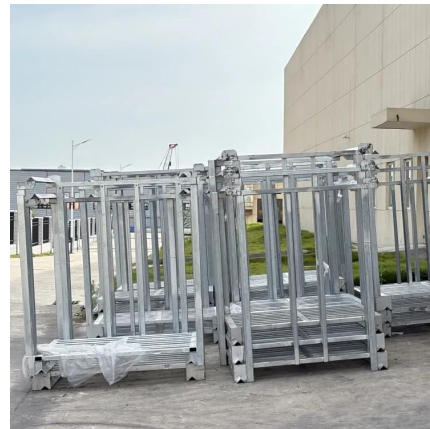

[Cement Plant , Kawasaki Heavy Industries](#)

The cement plant we designed and constructed has attracted the attention of the world's cement manufacturers and specialists due to its advanced ...