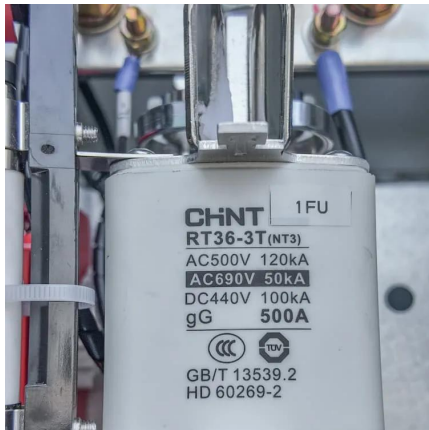

[Cement tank container - Tullyn Trading](#)

The cement tank container has an ISO 20ft tank container frame, usually has a bulk loading capacity of 22,500-litre. Our cement tank is separated for four purposes: tank containers for ...