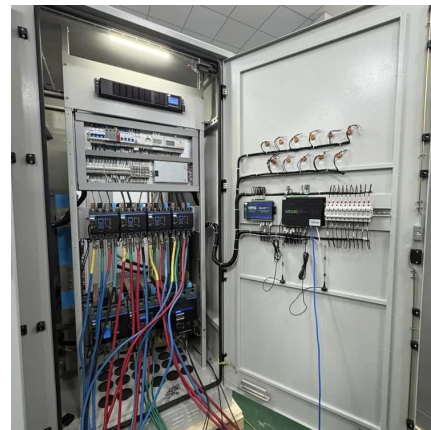

[High Voltage AC DC Power Supply 1500V 10A ...](#)

4 days ago · ACME series DC power supply ACME series DC stabilized current power supply is a power supply which integrates advanced ...