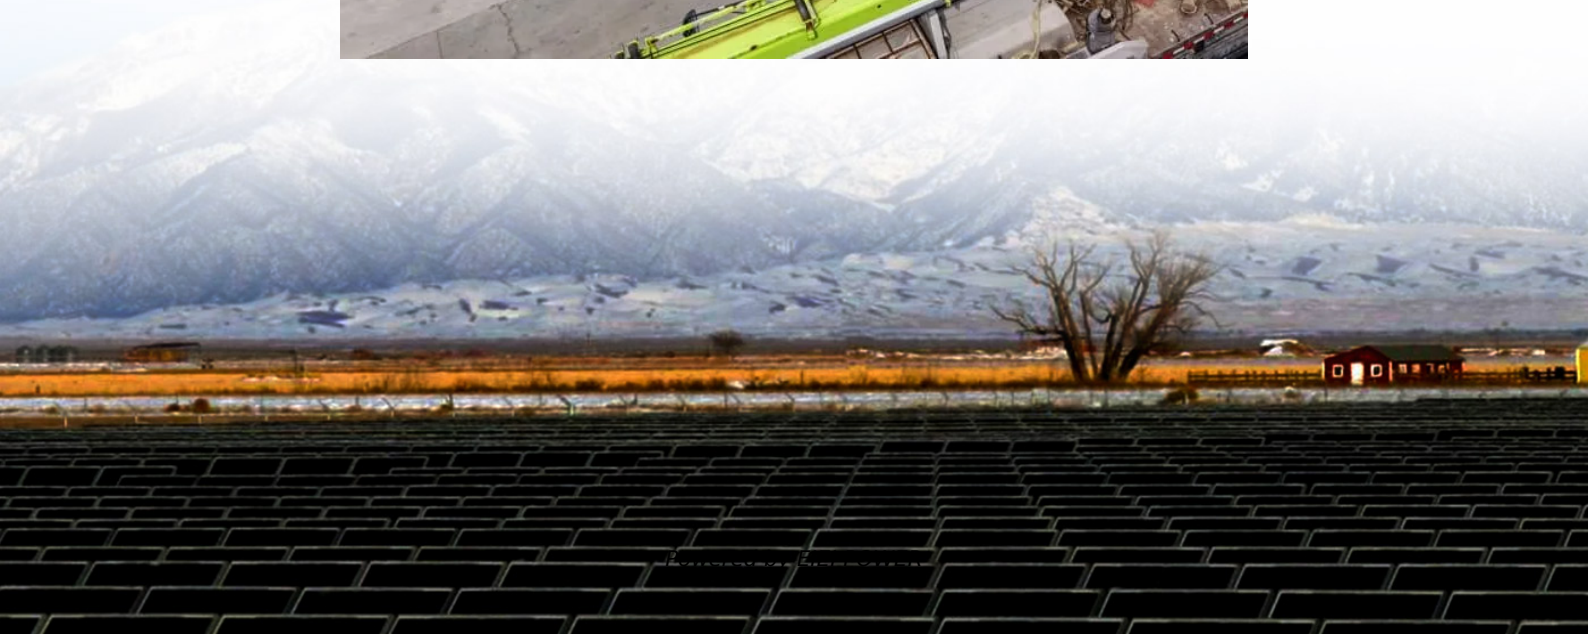

## Overview

---

What is 12v-72v to 220V power inverter?

Details □POWERFUL DC-AC□This power inverter 12V-72V to 220V provides 3500W continuous DC to AC power, 7000W peak surge during load start-up, 12V-72V to 220VAC pure sine wave with conversion efficiency 90%, reduces conversion loss.

What is pure sine wave inverter?

□Pure Sine Wave Inverter□: This High-Tech Pure Sine Wave Power Converter Has Powerful Load Capacity and High Safety Performance, It Can be Connected to Any Common Electrical Equipment. Ideal for Rvs, Campers, Solar Systems, Field Work and More Off-Grid Systems.

What is a 12V/24V DC inverter used for?

Ideal for Rvs, Campers, Solar Systems, Field Work and More Off-Grid Systems.

\* ★□High Efficiency Inverter□: It Can Convert 12v/24v DC Power to 220~240v AC Household Power with AC Outlet and Usb Port.