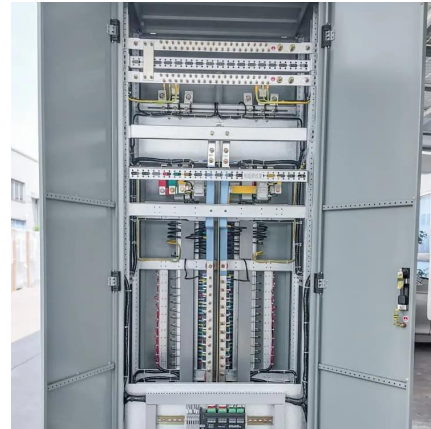

[Pure Sine Wave Inverter 12V 220V for sale , eBay](#)

Get the best deals for Pure Sine Wave Inverter 12V 220V at eBay . We have a great online selection at the lowest prices with Fast & Free shipping on many items!