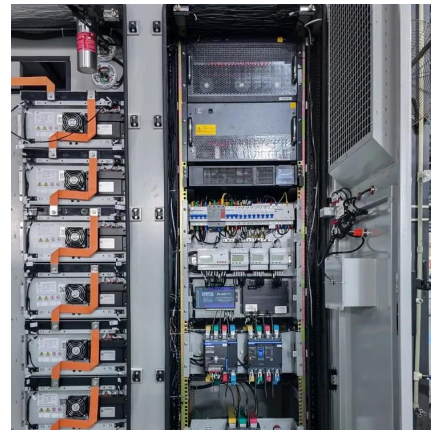

Best 12V to 220V Power Inverters for Cars, RVs, and Solar ...

Oct 5, 2025 · Finding the right power inverter to convert 12V DC to 220V AC is essential for powering electronics from a vehicle or off-grid solar source. This guide covers top 5 reliable ...