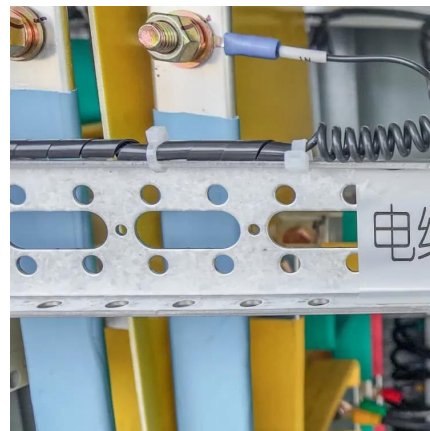

12v To 220v Inverter

The 12v To 220v Inverter is a premium choice in the Power Inverter category. When selecting a power inverter for electronic appliances, consider factors like wattage output, wave type ...