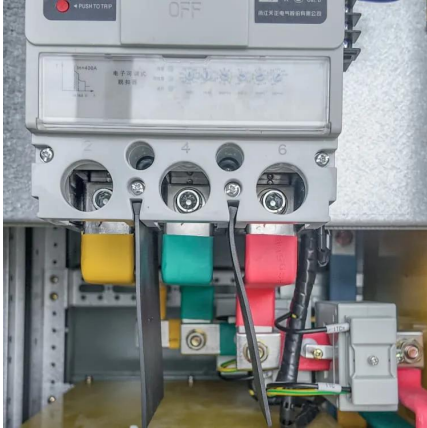

12v to 200v inverter