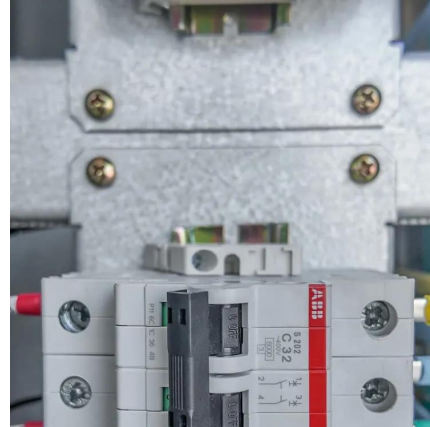

[DC 12V to AC 110V 175V 200V 220V - 150W Inverter Module](#)

High Voltage Boost Converter DC-AC 12V to 110V V 200V 175 220V AC 150W Inverter Boost Board Transformer Product Detail: Power: 150W Input: DC12V Output: AC 0-110V-175V-200V ...