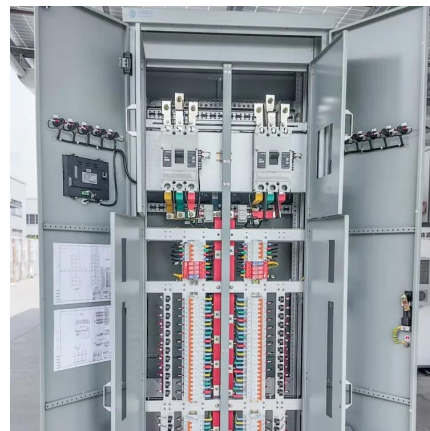

[6000W Converter Power Inverter DC 12V To AC 200V-240V ...](#)

Mar 2, 2025 · Buy 6000W Converter Power Inverter DC 12V To AC 200V-240V Inverter mit USB/UK Socket at Aliexpress for . Find more, and products. Enjoy Free Shipping Worldwide! ...

[Power Inverter 1200W Car Power Inverter DC ...](#)

Power Inverter 1200W Car Power Inverter DC 12V/24V to 200V-240V AC, Car Inverter with LED Display, Inverters with 3 UK Sockets and 3 USB ...