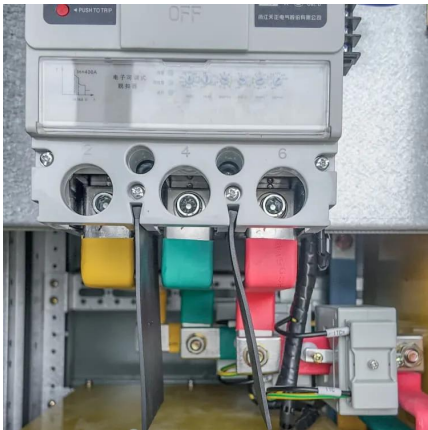

[Luminous Inverter & Battery Combo (Power ...](#)

Luminous Inverter & Battery Combo (Power sine 1100 Pure Sine Wave 900VA/12V Inverter with RC18000 Tall Tubular 150Ah Battery) for Home, ...