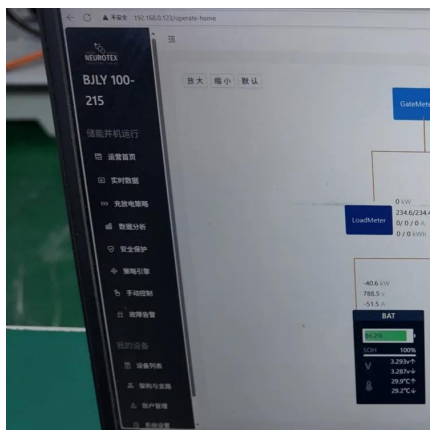

[7 Best 2000 Watt Power Inverters , Reliable ...](#)

Aug 1, 2025 · The 2000W Inverter 12V Car Power Inverter comes with a high power output of 2000 watts, which ensures that you can run multiple ...