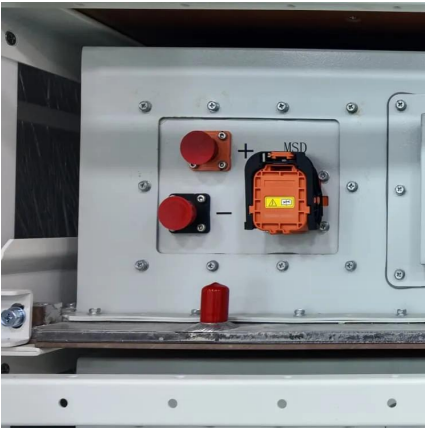

[Supreme Combi 12V / 3000W](#)

1 day ago · The Supreme Combi 12 V / 3000 W - 100 A will offer you reliable service by providing AC power and 5 V USB power for your home, cabin, boat, RV or Trailer using battery power ...

[Amazon : PowerMax PM4 100A Power ...](#)

Apr 25, 2016 · About this item ? High Amperage for Heavy-Duty Use The ...

[BIC1230100 - Kisae Technology Inc](#)

3000W / 100A Inverter-Charger High Frequency Series BIC inverter-chargers are premium performance, high-frequency power products that wed a high wattage true sinewave power ...