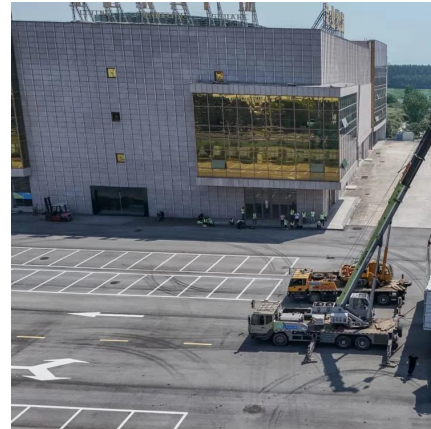

12V 1000W Frequency Sine Wave Inverter

Nov 20, 2025 · FSY-Smart10201 12V 1000W Frequency Sine Wave Inverter Multiple protection functions such as short-circuit, overload, over voltage/under voltage and overheating. High ...