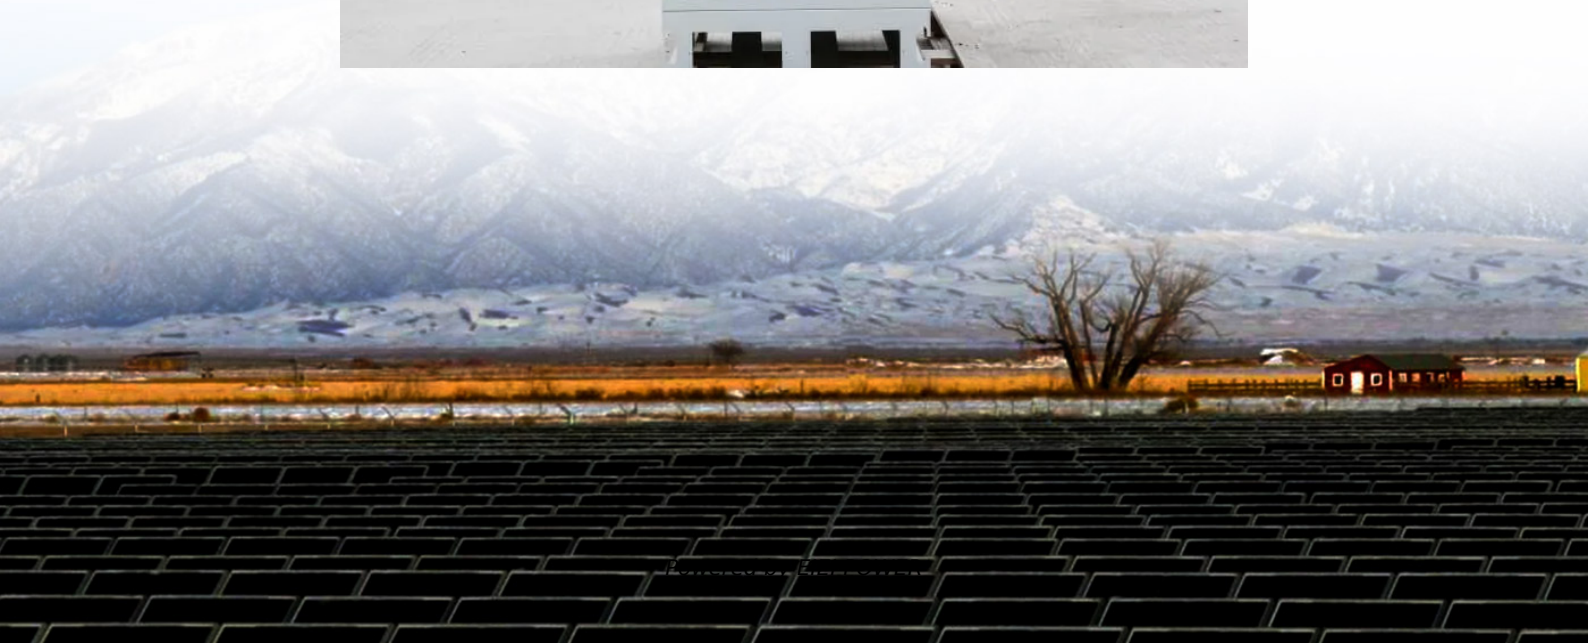

12V 1000W industrial frequency inverter

Overview

What is a 1000W 12V DC-AC pure sine wave power inverter?

Industrial Grade 1000W 12V DC-AC Pure Sine Wave Power Inverter. Converts 12VDC to 120VAC. Robust, heavy-duty power for tools, appliances & electronics.

What is a 1200W micro inverter?

A 1200W micro inverter is a grid-tie solar inverter with 1200W power output. It features 433MHz wireless communication, wide input voltage range (22-50V DC), IP65 waterproof design, built-in high-performance MPPT function, and high efficiency.

What is a 1000W 12v hybrid inverter?

A 1000W 12v hybrid inverter is a device that can run Wifi and laptops, some lights and small tools. It has built-in AC and solar chargers, allowing for cost-saving or off-grid usage. It also serves as a backup for small items and requires one 12v battery.

[NOVA PURE 1K Pure Sine Wave Inverter](#)

NOVA PURE 1K , 1000 Watt (1kW) 12 Volt Industrial Pure Sine Wave Inverter , Powerful 1000W 12V Off-Grid Inverter for RVs, Trailers, ...

[Amazon : 1000w 12v Inverter](#)