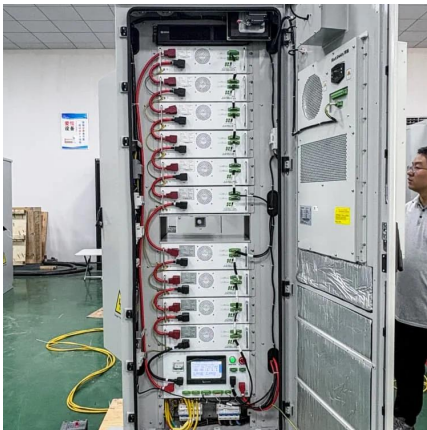

### **Power Station UGREEN PowerRoam GS1200 15054 1024Wh, 1200W ...**

UGREEN PowerRoam 15054 GS1200 1024Wh, 1200W Power Station Be prepared for unforeseen circumstances and stock up on a reliable power source for your devices. The ...