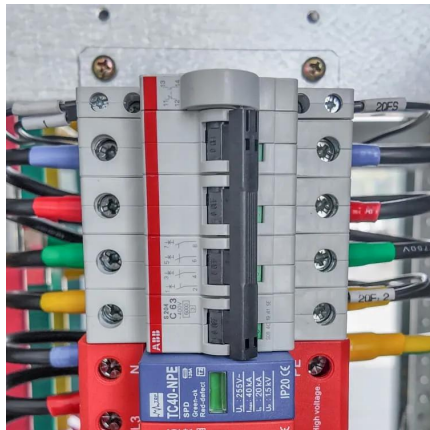

12000W Pure Sine Wave Inverter , DC 24V / 48V To AC 220V

Jul 31, 2025 · Experience reliable and robust power with our 12000W pure sine wave inverter, designed for RVs and off-grid solar systems. Shop Now & Save!