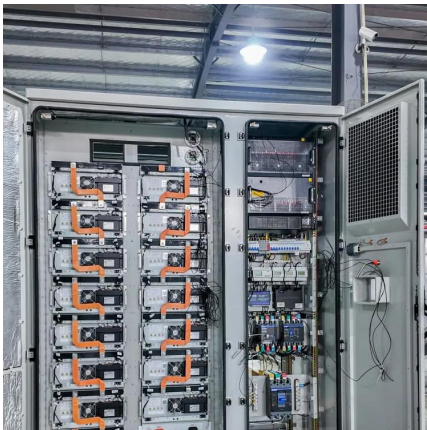

200 watt Industrial Pure Sine Wave Inverter, Go Power!

3 days ago · The Go Power! 200 watt Industrial Pure Sine Wave Inverter is ideal for small loads, like laptops, fans, lights, and phone chargers. Bring reliable power on the road with Go ...